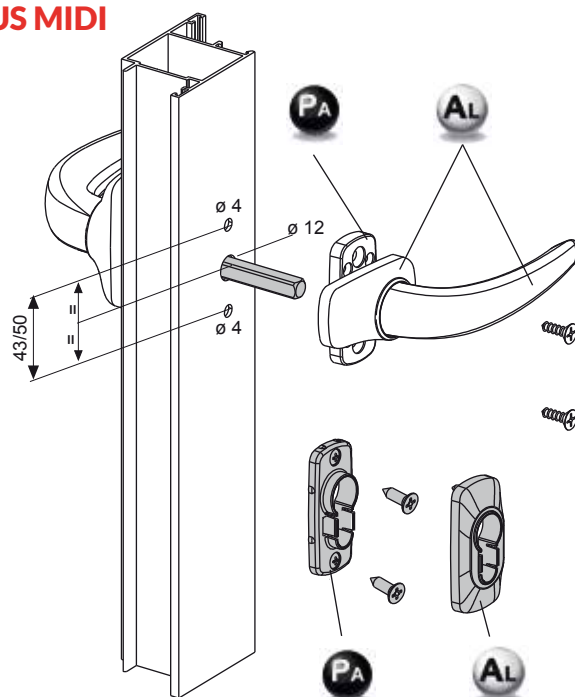

HORUS MIDI

2100A		2050 2051 2051i 2050A 2052 2053i 2053iA				20
2100B						20
2100C						50
2101		2050 2051 2052 2053i 2053iA	L. =132 mm ø 8 mm 			10
2101A		2050 2051 2052 2053i 2053iA	L. =150 mm ø 8 mm 			10
2101B		2051 2053i 2053iA	 L. =150 mm ø 8 mm 			10
2101L65		2051	L. =65 mm			
2101L70			L. =70 mm			
2101L75			L. =75 mm			
2101L80			L. =80 mm			
2101L85			L. =85 mm