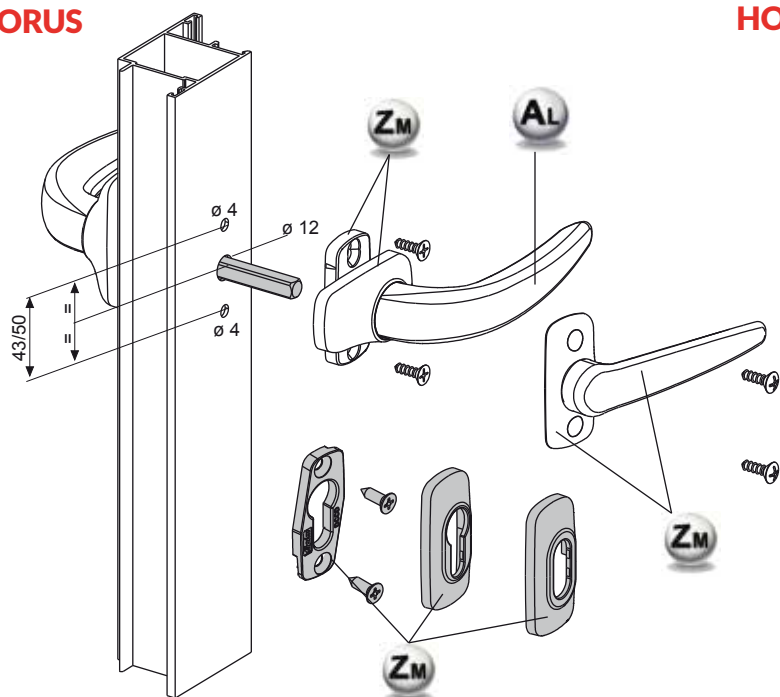

HORUS

HORUS MIDI

2100A		2050 2051 2051i 2050A 2052 2053i 2053iA				20
2100B						20
2100C						50
2101		2050 2051 2052 2053i 2053iA	L. =132 mm ø 8 mm 			10
2101A		2050 2051 2052 2053i 2053iA	L. =150 mm ø 8 mm 			10
2101B		2051 2053i 2053iA	 L. =150 mm ø 8 mm 			10
2101L65		2051	L. =65 mm			
2101L70			L. =70 mm			
2101L75			L. =75 mm			
2101L80			L. =80 mm			
2101L85			L. =85 mm